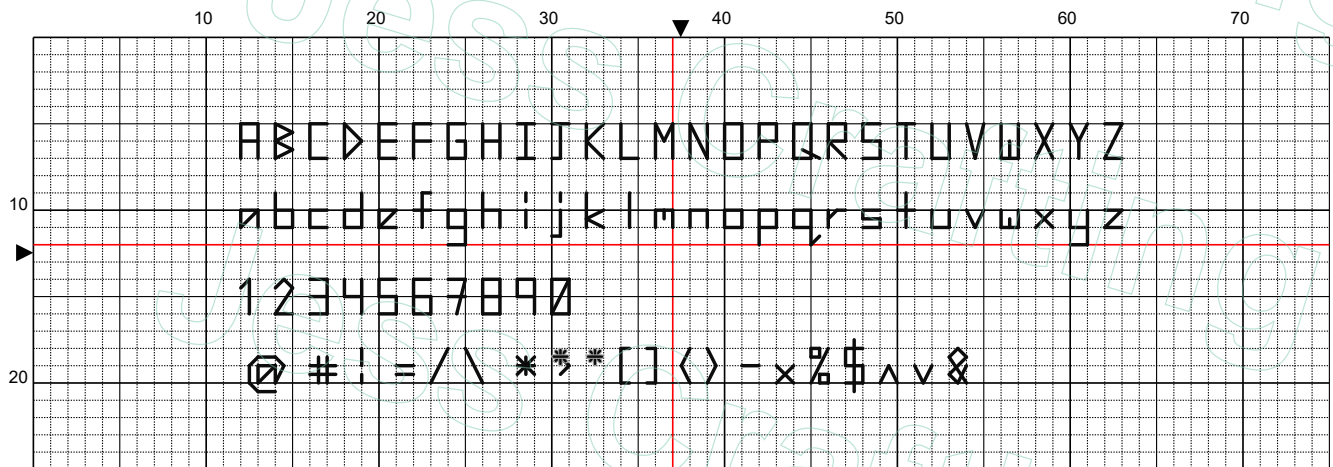

# Alphabet, Numbers, Symbols Cross Stitch Pattern

A B C D E F G H I J K L M N O P Q R S T U V W X Y Z

a b c d e f g h i j k l m n o p q r s t u v w x y z

1 2 3 4 5 6 7 8 9 0

@ # ! = / \ \* \* \* [ ] < > - x % \$ ^ v &

# Alphabet, Numbers, Symbols Cross Stitch Pattern

# Alphabet, Numbers, Symbols Cross Stitch Pattern

14 ct 52x16 Stitches (9.4 x 2.9 cm) (3.7 x 1.1 in.)

	Number	Name	Strands
	DMC 310	Black	1
<b>Backstitch Key</b>			
No.	Backstitch Color		Stitches
DMC 310 (1st)			288
DMC 310 (kn)			2