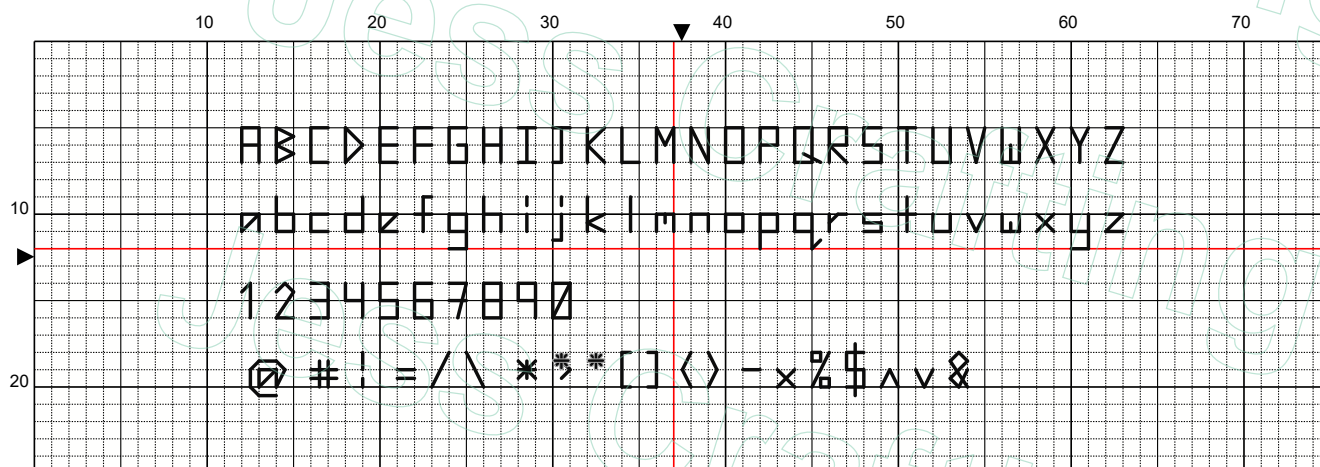

# Alphabet, Numbers, Symbols Cross Stitch Pattern

A B C D E F G H I J K L M N O P Q R S T U V W X Y Z

a b c d e f g h i j k l m n o p q r s t u v w x y z

1 2 3 4 5 6 7 8 9 0

@ # ! = / \ \* \* \* [ ] < > - x % \$ ^ v &

# Alphabet, Numbers, Symbols Cross Stitch Pattern

# Alphabet, Numbers, Symbols Cross Stitch Pattern

14 ct 52x16 Stitches (9.4 x 2.9 cm) (3.7 x 1.1 in.)

	Number	Name	Strands
	DMC 310	Black	1
<b>Backstitch Key</b>			
No.	Backstitch Color		Stitches
DMC 310 (1st)			288
DMC 310 (kn)			2