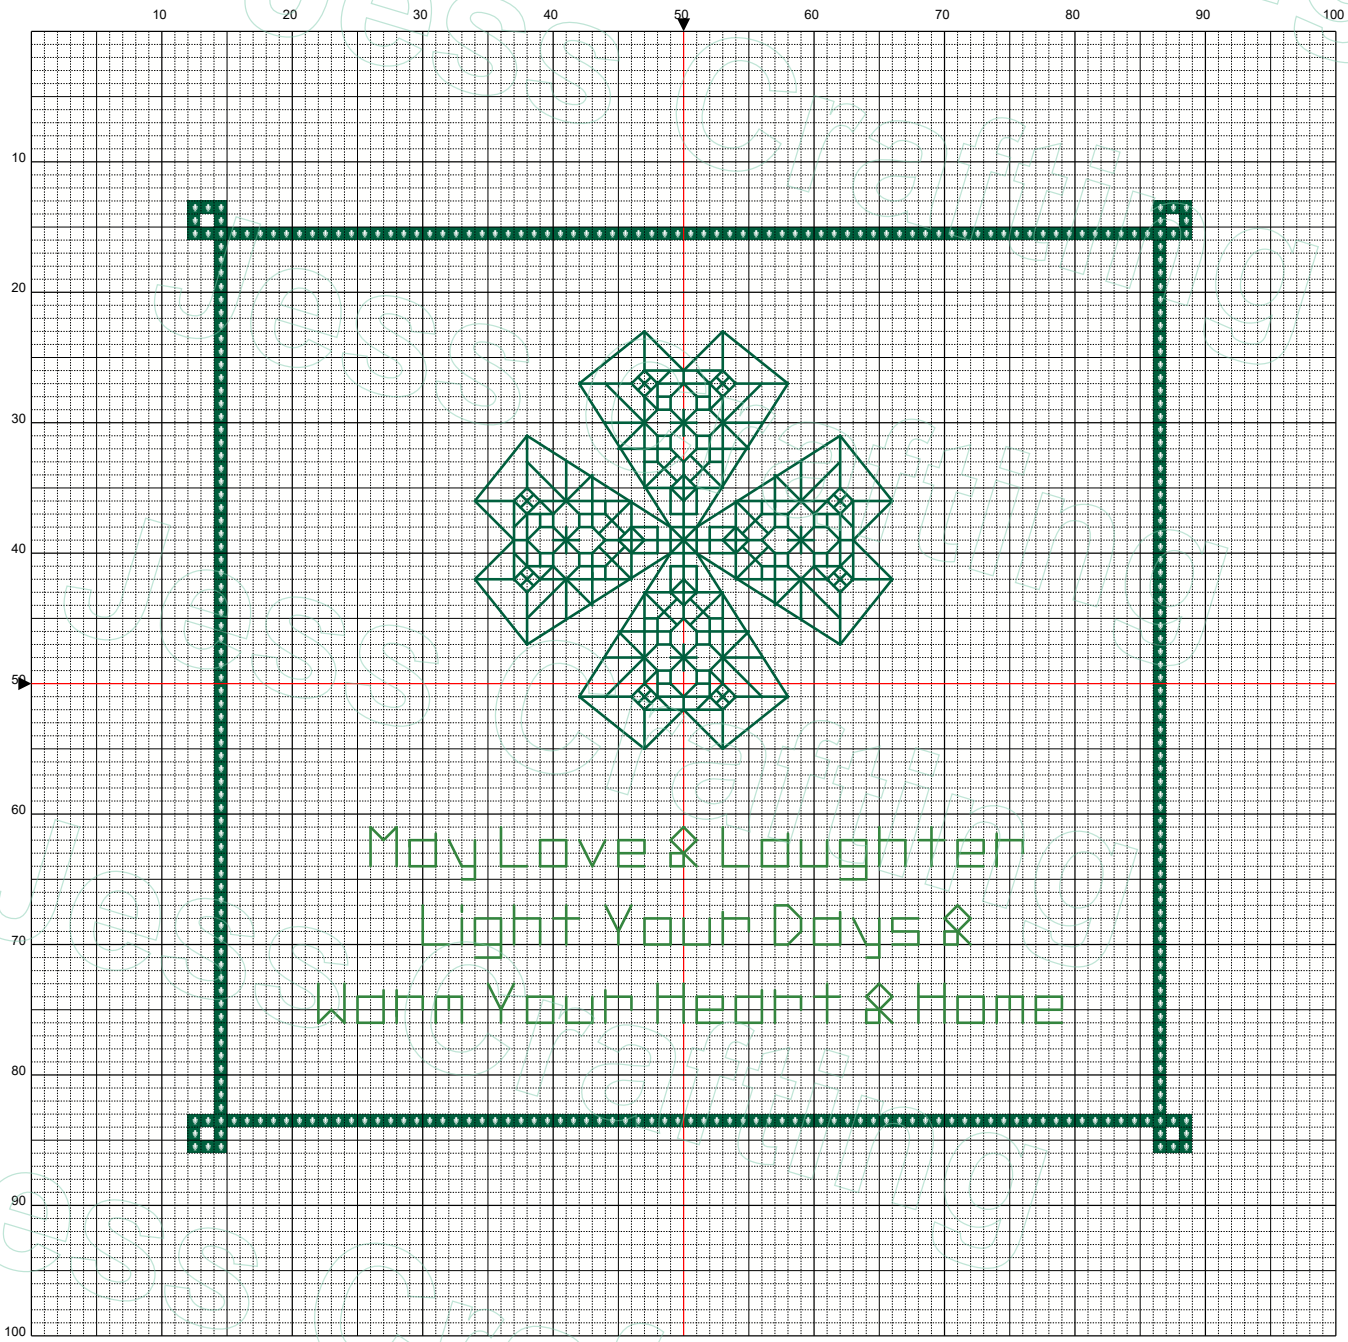

Clover & Irish Blessing

Clover & Irish Blessing

Clover & Irish Blessing

Clover & Irish Blessing

14 ct 77x73 Stitches (14.0 x 13.2 cm) (5.5 x 5.2 in.)

	Number	Name	Strands
	DMC 699	Christmas Green	2
Backstitch Key			
No.	Backstitch Color		Stitches
DMC 699 (1st)			397
DMC 702 (1st)			188