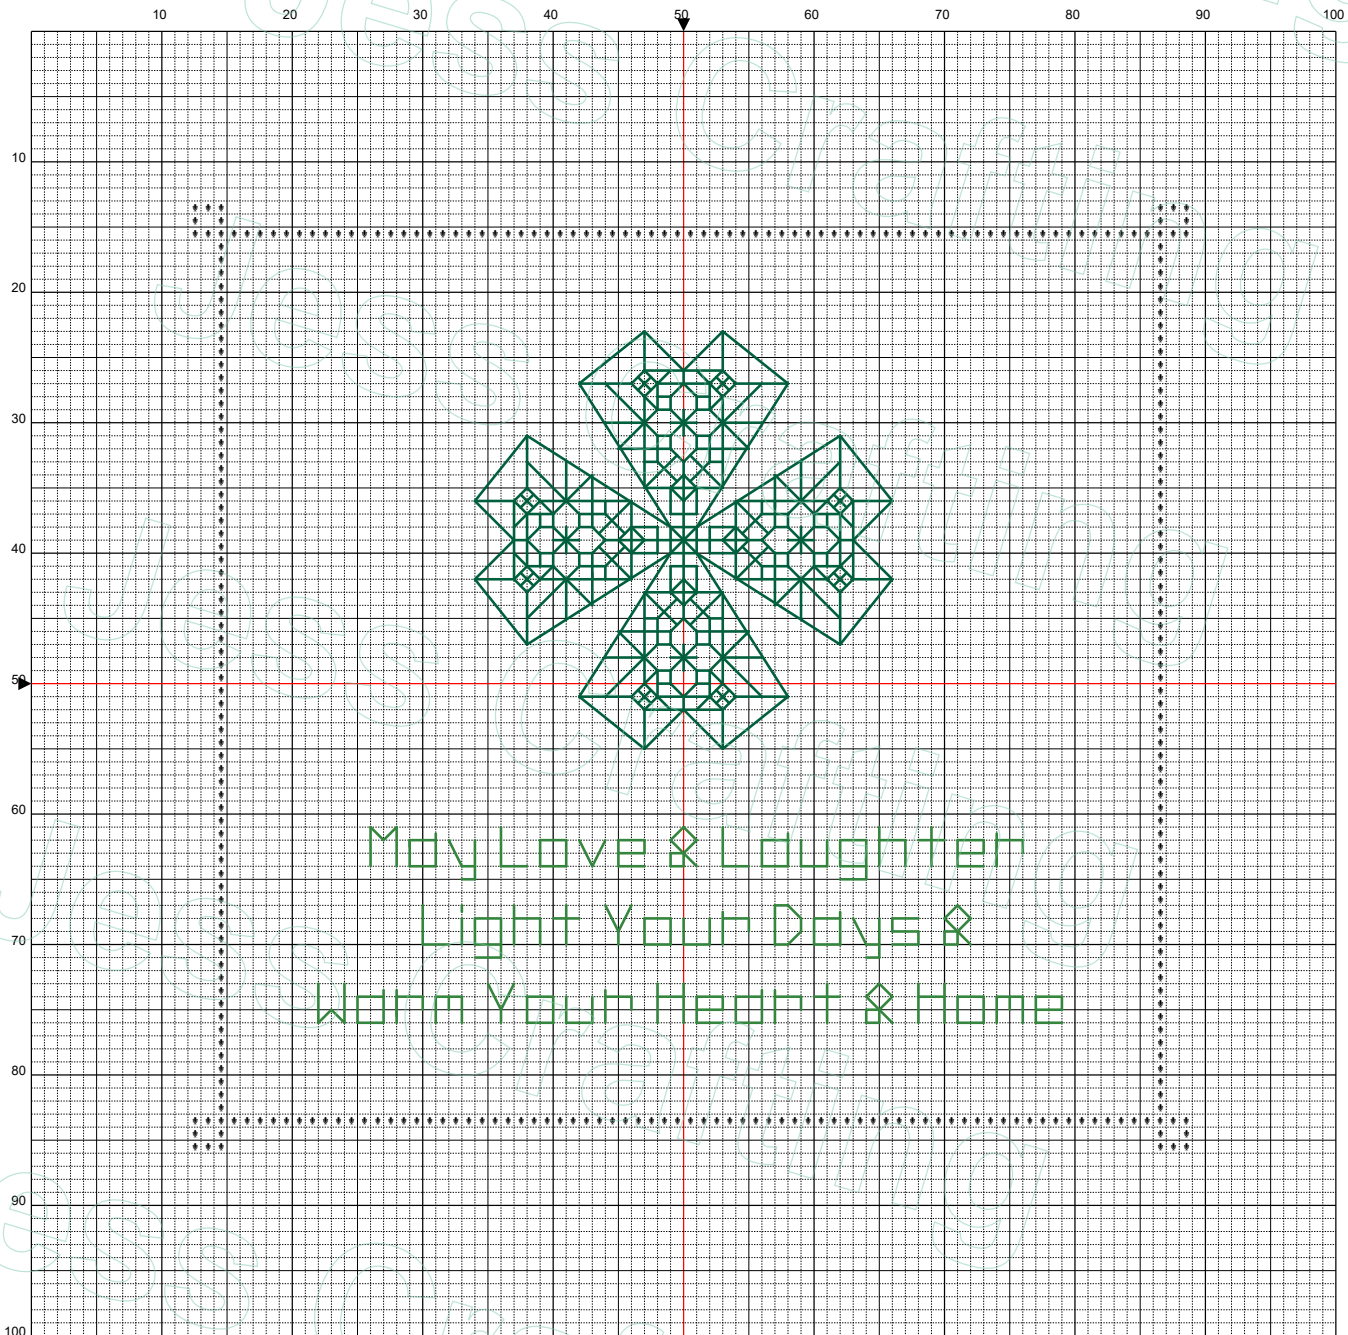

Clover & Irish Blessing

Clover & Irish Blessing

Clover & Irish Blessing

Clover & Irish Blessing

14 ct 77x73 Stitches (14.0 x 13.2 cm) (5.5 x 5.2 in.)

	Number	Name	Strands
	DMC 699	Christmas Green	2
Backstitch Key			
No.	Backstitch Color		Stitches
DMC 699 (1st)			397
DMC 702 (1st)			188